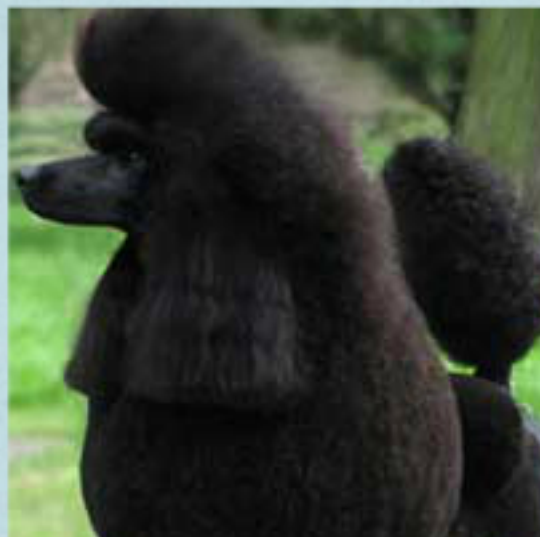

A close-up photograph of a fluffy, light-colored puppy, possibly a Golden Retriever, looking directly at the camera. The puppy is wearing a black bow tie and has a single red rose held in its mouth. The background is a warm, golden-brown gradient.

curiosities about dogs

Por: Patrícia Martins e Nicole

cana

São Bernado

That race is original from whisker and lives in the montains.He can live up ten years but has a tendency of obesity He is characterized by been a playful,calm and a very good company dog.This dog was used as a guard dog and rescue because he helped rescue people who were lost in the snow and followed the travelers during their trips in alpes.He is characterized by carrying on his neck in a kennel that was kept a hot drink for when he find a lost traveler lost would give this kennel to him keeping he warm.Currently it is not a very desirable dog for being too large and needs a lot of care.This dog is quite successful in Argentina where a photo with him can be very expensive.

Poodle

The poodle is a breed of dog with French origin and it is considered a dog company. It is called en French Caniche and in German Pudeln, it is considered the second most intelligent dog in the world. The Poodle is destined to work in the water because he's have a pelage designed to protect the animal against the cold in their most delicate parts like the leg. Their physical varies between 32 and 2,5 kg, measuring 25 cm to more than 38. His pelage has different colors and can be curled. They can live for more than 15 years, their longevity is the highest among all the dogs. The Poodle may have eye problems like the blindness. The poodle is considered a luxury dog and was a star in the old circuses. The Poodle is a

The husky siberiano is has medium sizes, originating from siberia. The life expectancy of this breed is 10 to 15 years old. They are loving and companions.

Be strong for him in races or pull sleds to carry loads has also extinct hunting.