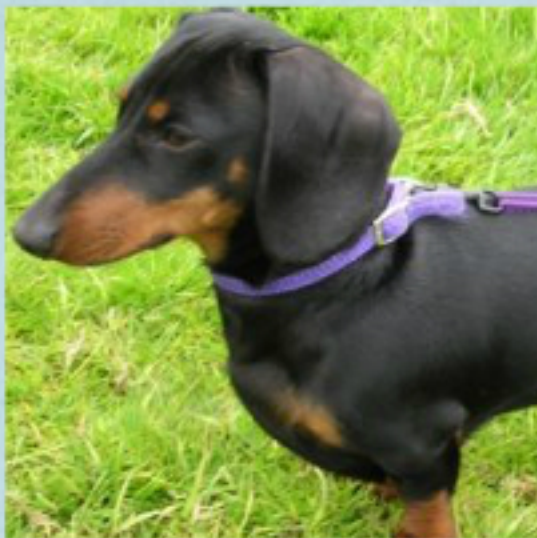

curiosities about dogs

Por: Patrícia Martins e Nicole

cana

São Bernado

That race is original from whisker and lives in the montains.He can live up ten years but has a tendency of obesity He is characterized by been a playful,calm and a very good company dog.This dog was used as a guard dog and rescue because he helped rescue people who were lost in the snow and followed the travelers during their trips in alpes.He is characterized by carrying on his neck in a kennel that was kept a hot drink for when he find a lost traveler lost would give this kennel to him keeping he warm.Currently it is not a very desirable dog for being too large and needs a lot of care.This dog is quite successful in Argentina where a photo with him can be very expensive.

Poodle

The poodle is a breed of dog with French origin and it is considered a dog company. It is called en French Caniche and in German Pudeln, it is considered the second most intelligent dog in the world. The Poodle is destined to work in the water because he's have a pelage designed to protect the animal against the cold in their most delicate parts like the leg. Their physical varies between 32 and 2,5 kg, measuring 25 cm to more than 38. His pelage has different colors and can be curled. They can live for more than 15 years, their longevity is the highest among all the dogs. The Poodle may have eye problems like the blindness. The poodle is considered a luxury dog and was a star in the old circuses. The Poodle is a

* **OBS**-On that photo is the president Barack Obama with his poodle in his arms, that shows how this race is luxurious.

Dachshund

The dachshund also known as Tekel, originating from Germany. He is small and has an awesome smell why he was being used for hunting long, he had little easier to get into burrows.