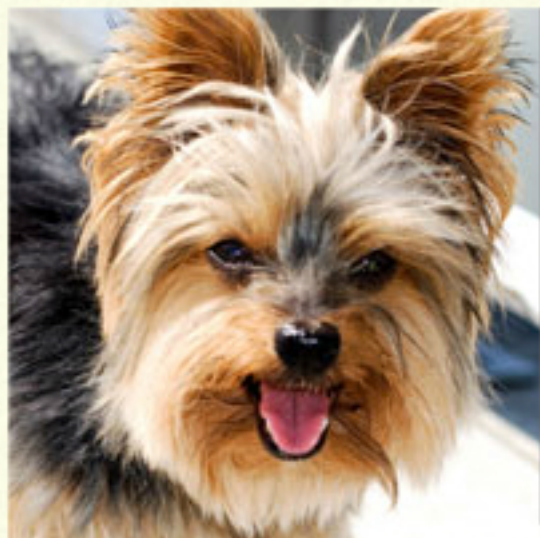

A photograph of a light-colored dog, possibly a Weimaraner, sitting on a grassy field. The dog is looking towards the left. In the background, the lower legs and feet of a person wearing blue jeans and white sneakers with black and red accents are visible. The text 'THE DOGS' is overlaid in the center of the image.

THE DOGS

Por: Lucca Bergel e Felipe de Pina

The Labrador Retriever is a dog from Great Britain . It is considered the most popular kind of dog in the North America

and in Europe .

In the 1950s, he was used as a farm worker but they started using him as a company dog .

Its a big kind of dog , he can be 62 cm and he can be 36 kg.He is a friendly dog , he loves to play

Lhasa Apso is a small canine breed originated from the Chinese region TIBET. Considered old, its origin dates back to the year

1500 .

His name comes from the capital Lhasa, its a friendly dog , he likes to go on walks outside.

He has got more famous when he got to England

Yorkshire

The Yorkshire is a small kind of dog .
He is a friendly dog and is a very good company .
He has a soft pelage